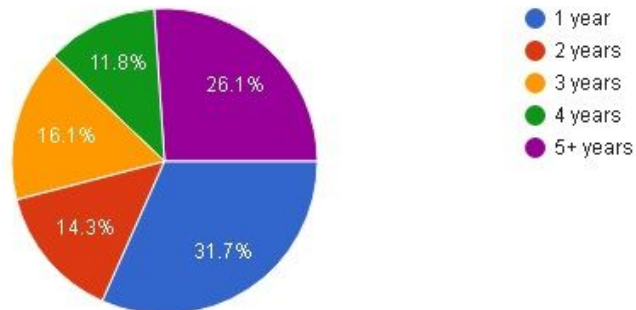

Checklick Annual CANSail Instructor Survey

Results

What sailing level did you primarily coach last season? (161 responses)

How many years experience do you have coaching sailing? (161 responses)

What was your pay last season? /week (/hr) (161 responses)