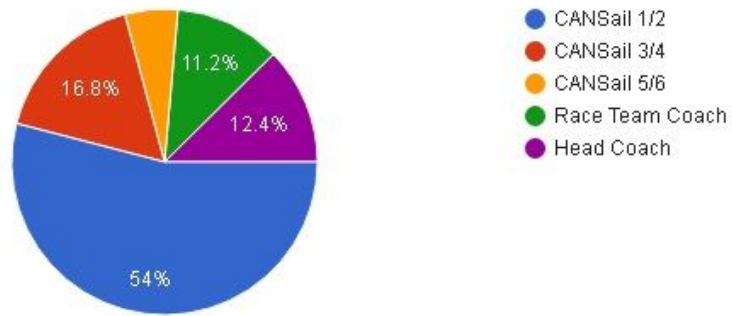

Checklick Annual CANSail Instructor Survey

Results

What sailing level did you primarily coach last season? (161 responses)

How many years experience do you have coaching sailing? (161 responses)

What was your pay last season? /week (/hr) (161 responses)