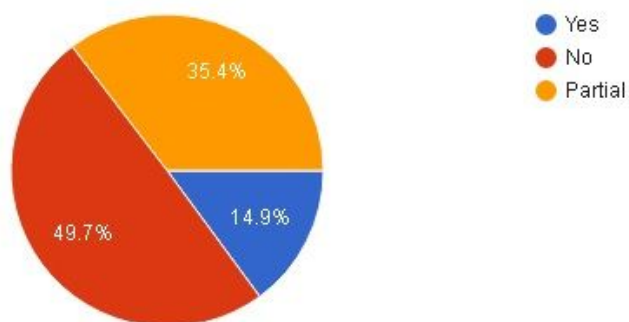

Does your club pay for your instructor courses? (161 responses)