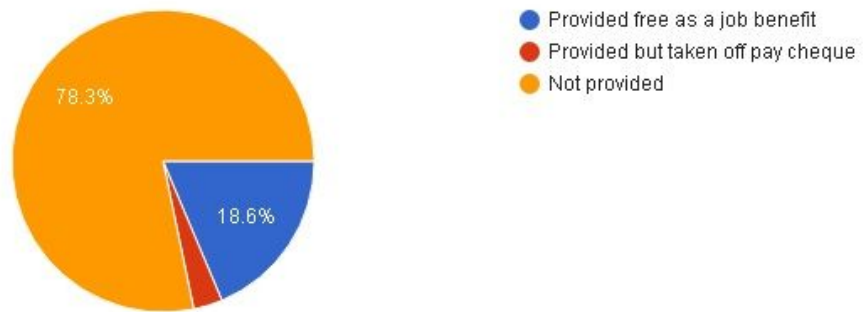

How was lunch dealt with? (161 responses)