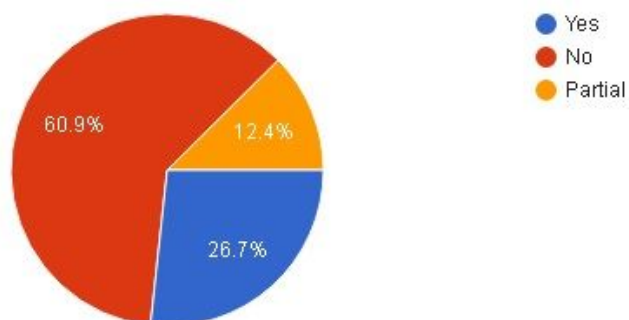

Does your club pay for your instructor dues? (161 responses)