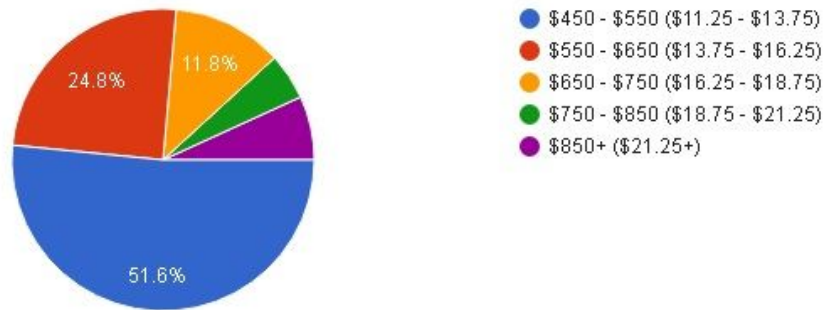

Checklick Annual CANSail Instructor Survey

Results

What sailing level did you primarily coach last season? (161 responses)

How many years experience do you have coaching sailing? (161 responses)

What was your pay last season? /week (/hr) (161 responses)